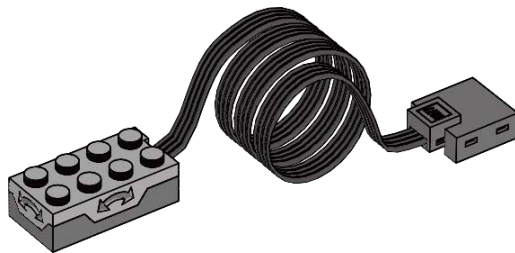

2x  
Belt, 33mm, yellow  
4544151

1x  
Gear block, transparent  
4142824

1x  
String, 30-module with knobs, black  
4528334

1x  
Motion Sensor, grey  
4535734

1x  
Tilt Sensor, grey  
4535729

1x  
Motor, grey  
4506083