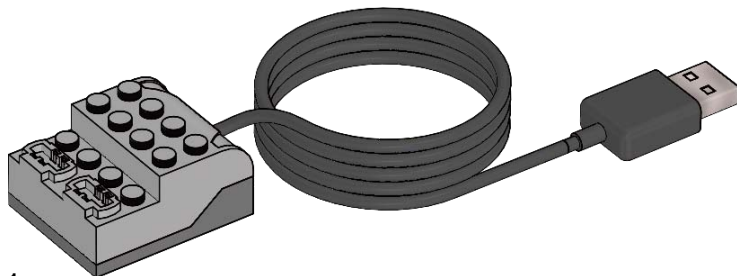

2x  
Belt, 33mm, yellow  
4544151

1x  
Gear block, transparent  
4142824

1x  
String, 30-module with knobs, black  
4528334

1x  
Motion Sensor, grey  
4535734

1x  
Tilt Sensor, grey  
4535729

1x  
Motor, grey  
4506083