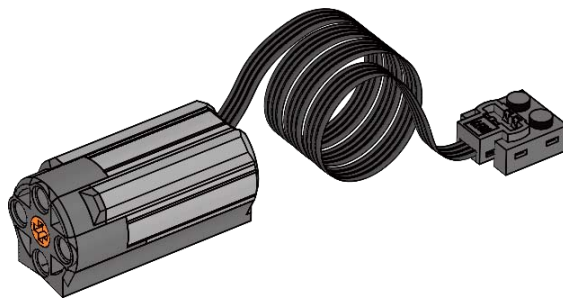

2x  
Belt, 33mm, yellow  
4544151

1x  
Gear block, transparent  
4142824

1x  
String, 30-module with knobs, black  
4528334

1x  
Motion Sensor, grey  
4535734

1x  
Tilt Sensor, grey  
4535729

1x  
Motor, grey  
4506083